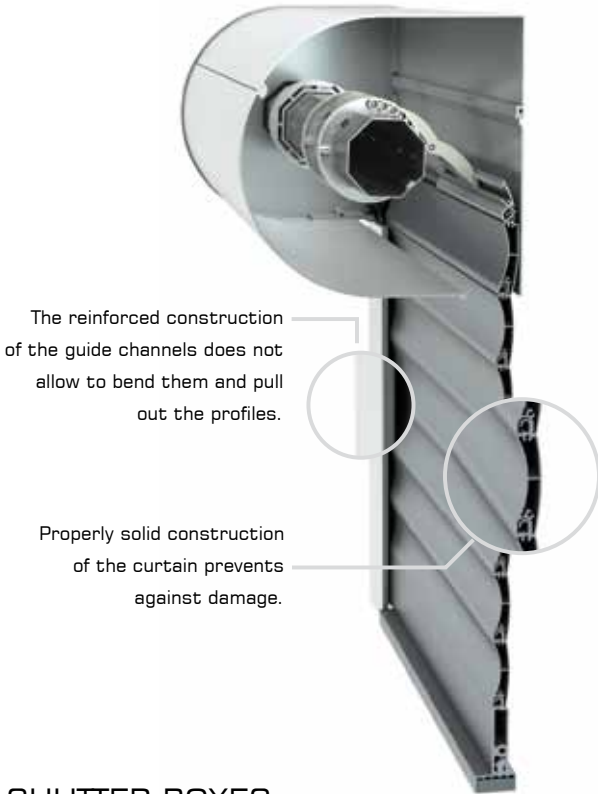

Best in class Best in class

RC 3

ANTIBURGLARY

✓ Solid construction of roller shutter's curtain prevents against damage

✓ Reinforced construction of the guide channels

✓ Ratchet in the bottom part of the roller shutter

The reinforced construction of the guide channels does not allow to bend them and pull out the profiles.

Properly solid construction of the curtain prevents against damage.

Reinforcement in the endslat – large rigidity and stability of the curtain.