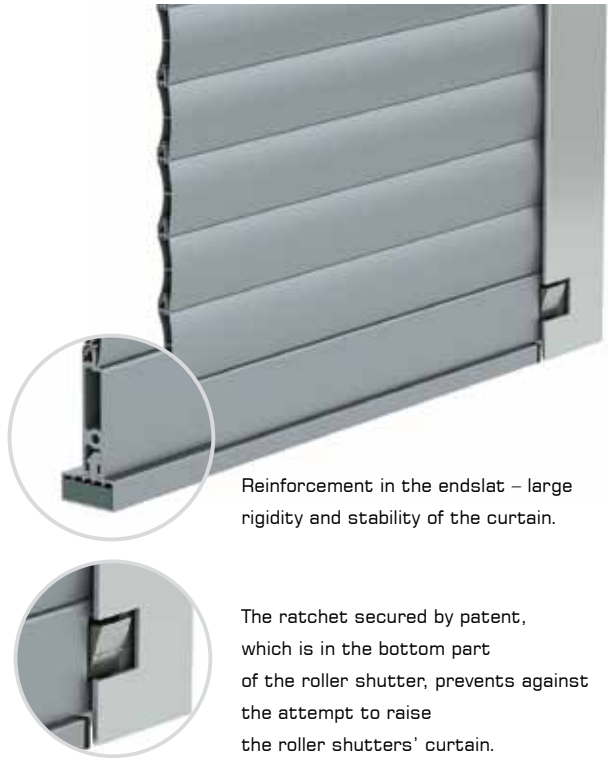

The reinforced construction of the guide channels does not allow to bend them and pull out the profiles.

Properly solid construction of the curtain prevents against damage.

Reinforcement in the endslat – large rigidity and stability of the curtain.