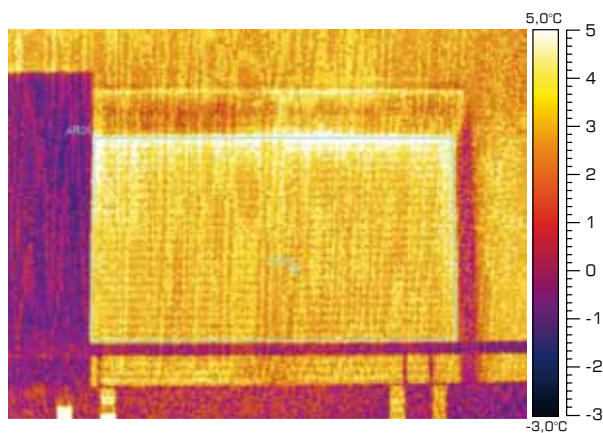

With Aluprof roller shutters

GAIN better insulation in winter