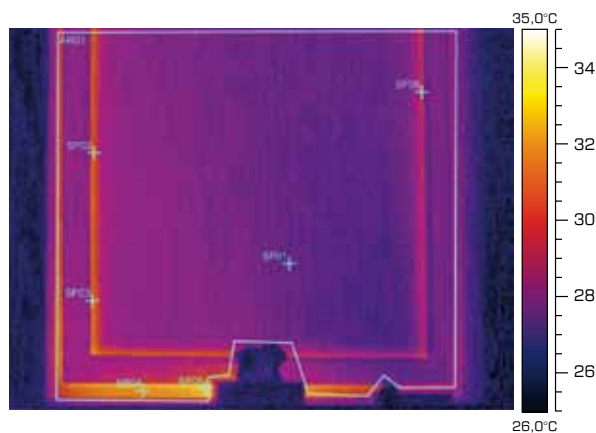

REDUCE the heat flow in the summer